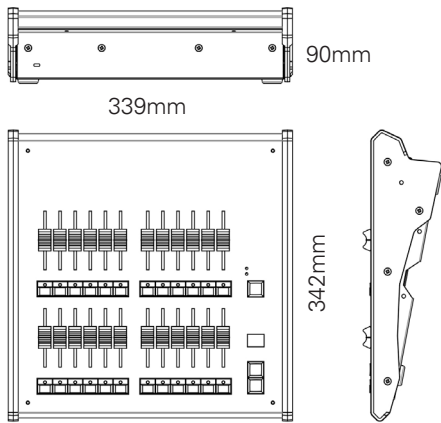

Ordering Information

0020-000016-00 Wing
 9805-000059-00 Wing Flightcase

Supplied Accessories

USB Cable

Dimensions

Weight: 3.8Kg

Multiples of 24

Each ZerOS Wing has 24 multifunctional faders and 24 flash buttons. Multiple ZerOS Wings can be plugged in at any one time, increasing the hands-on operation of any ZerOS console.